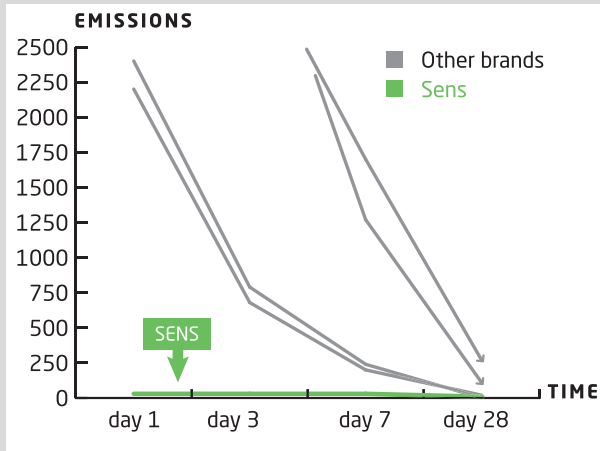

SENS — A LEAP IN SAFETY AND PERFORMANCE

The emissions (vapours) produced by SENS are incredibly low and virtually non-existent after only 12 hours, as can be seen from this diagram. Some competitor indoor paints require up to 4 weeks for their emission rates to fall to the same minimal level of emission SENS achieves just half a day after application. The emissions SENS does produce is harmless and comprises mainly of water.