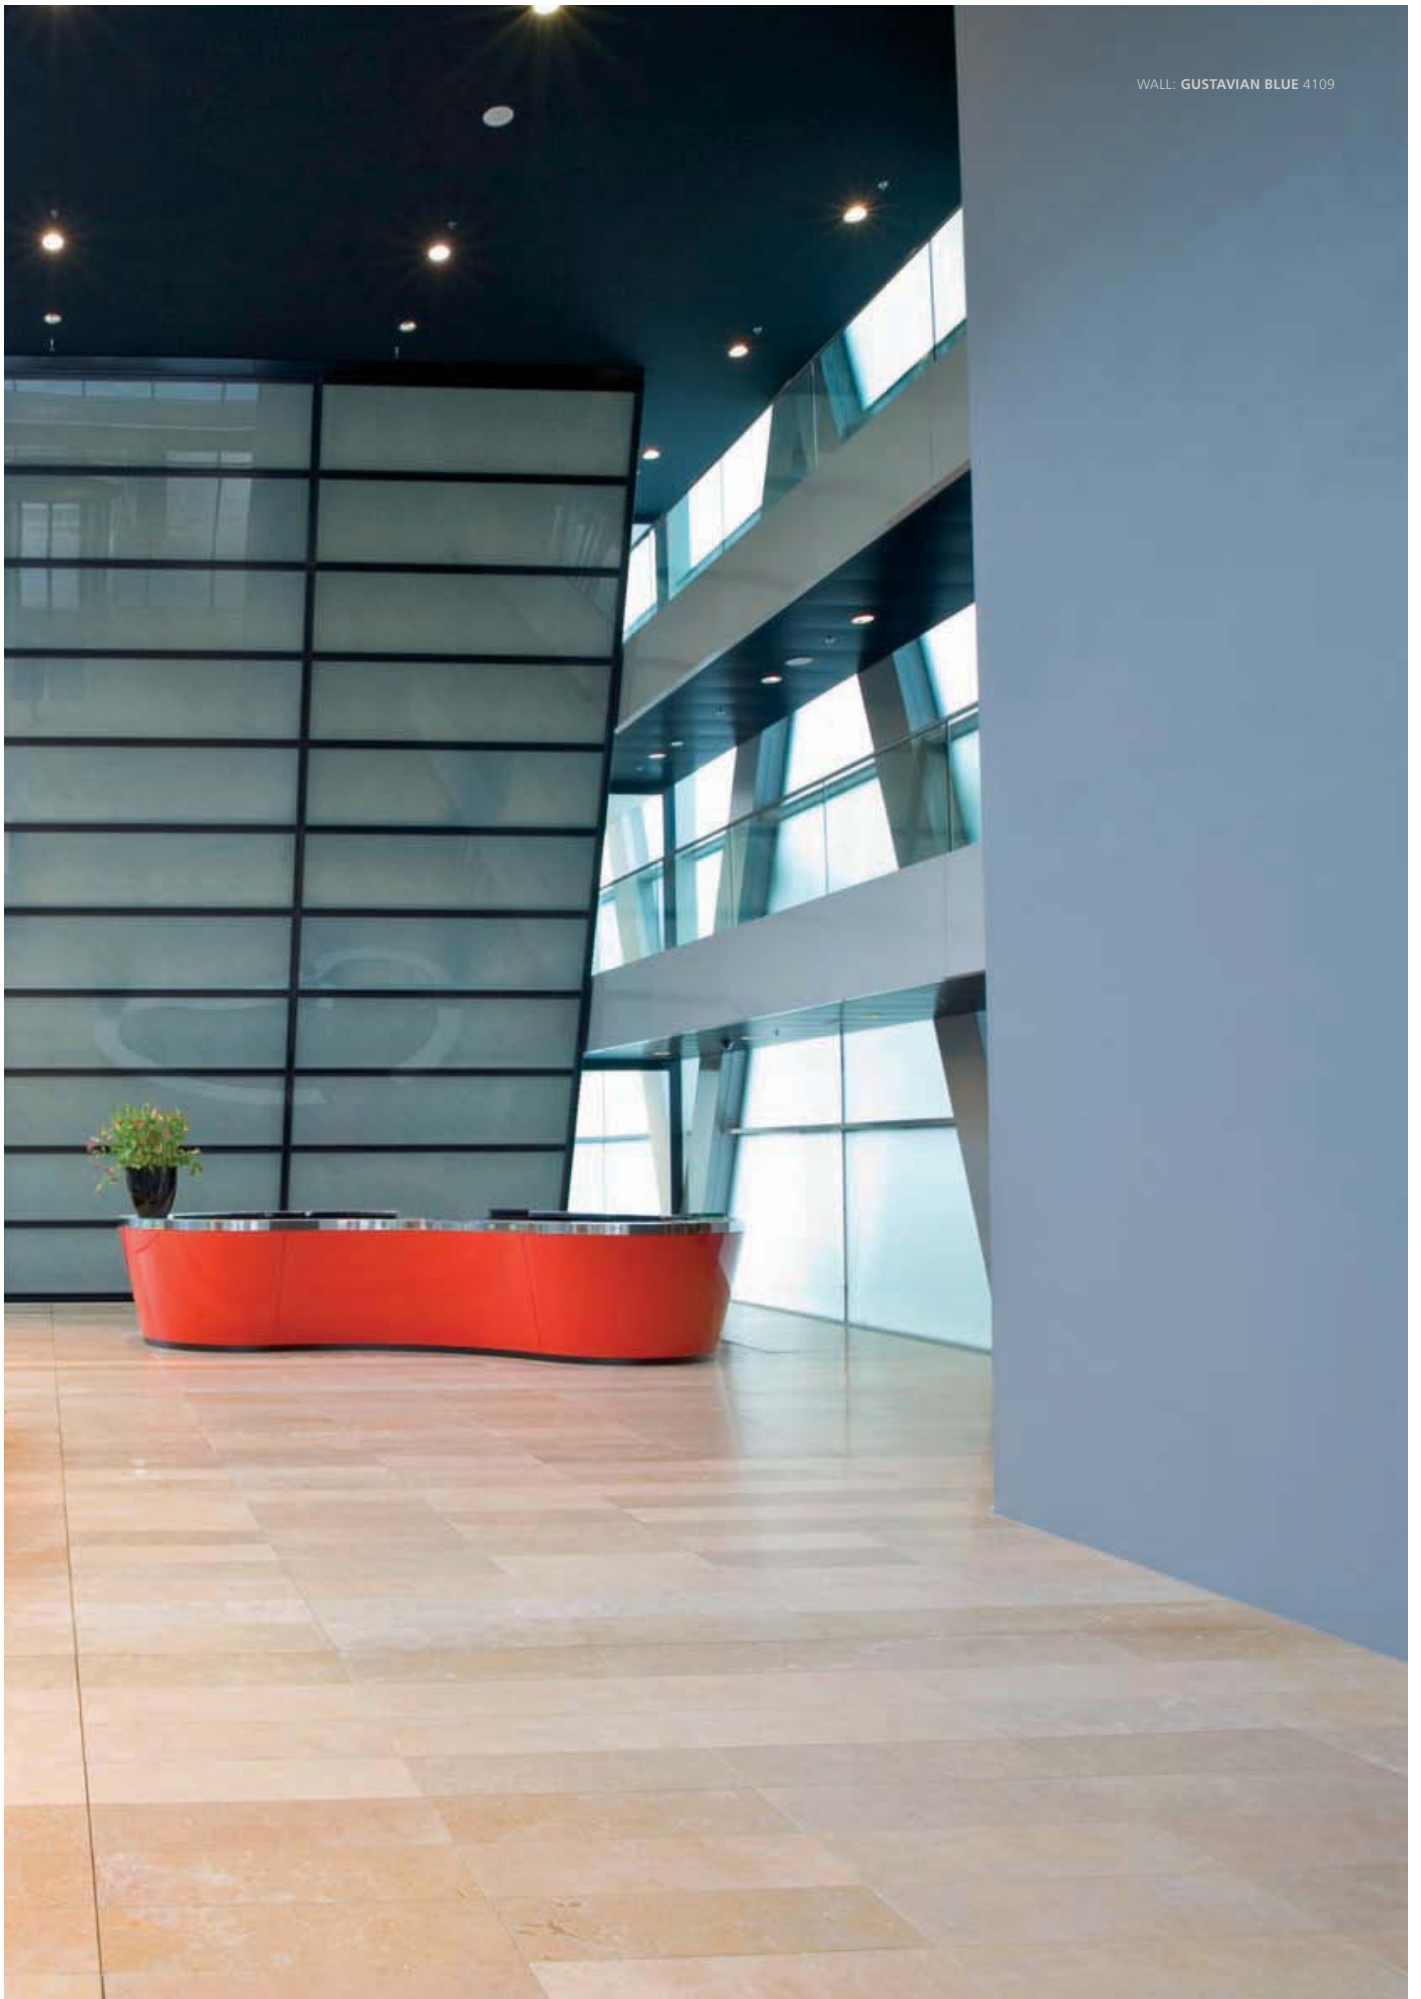

MAGIC POWDER
3115

ROSE LEAF
3114

PEONY
3185

WALL: GUSTAVIAN BLUE 4109

THE WORLD'S FIRST HEALTHY PAINT

Sens is like no other paint range on the market. Open the can and you will notice that it has virtually no smell. This is because vapours have been reduced to the lowest levels ever achieved in an interior paint; Sens contains virtually no emanating harmful substances, making it one of the safest paints available today and the ideal choice for situations where health considerations are paramount.